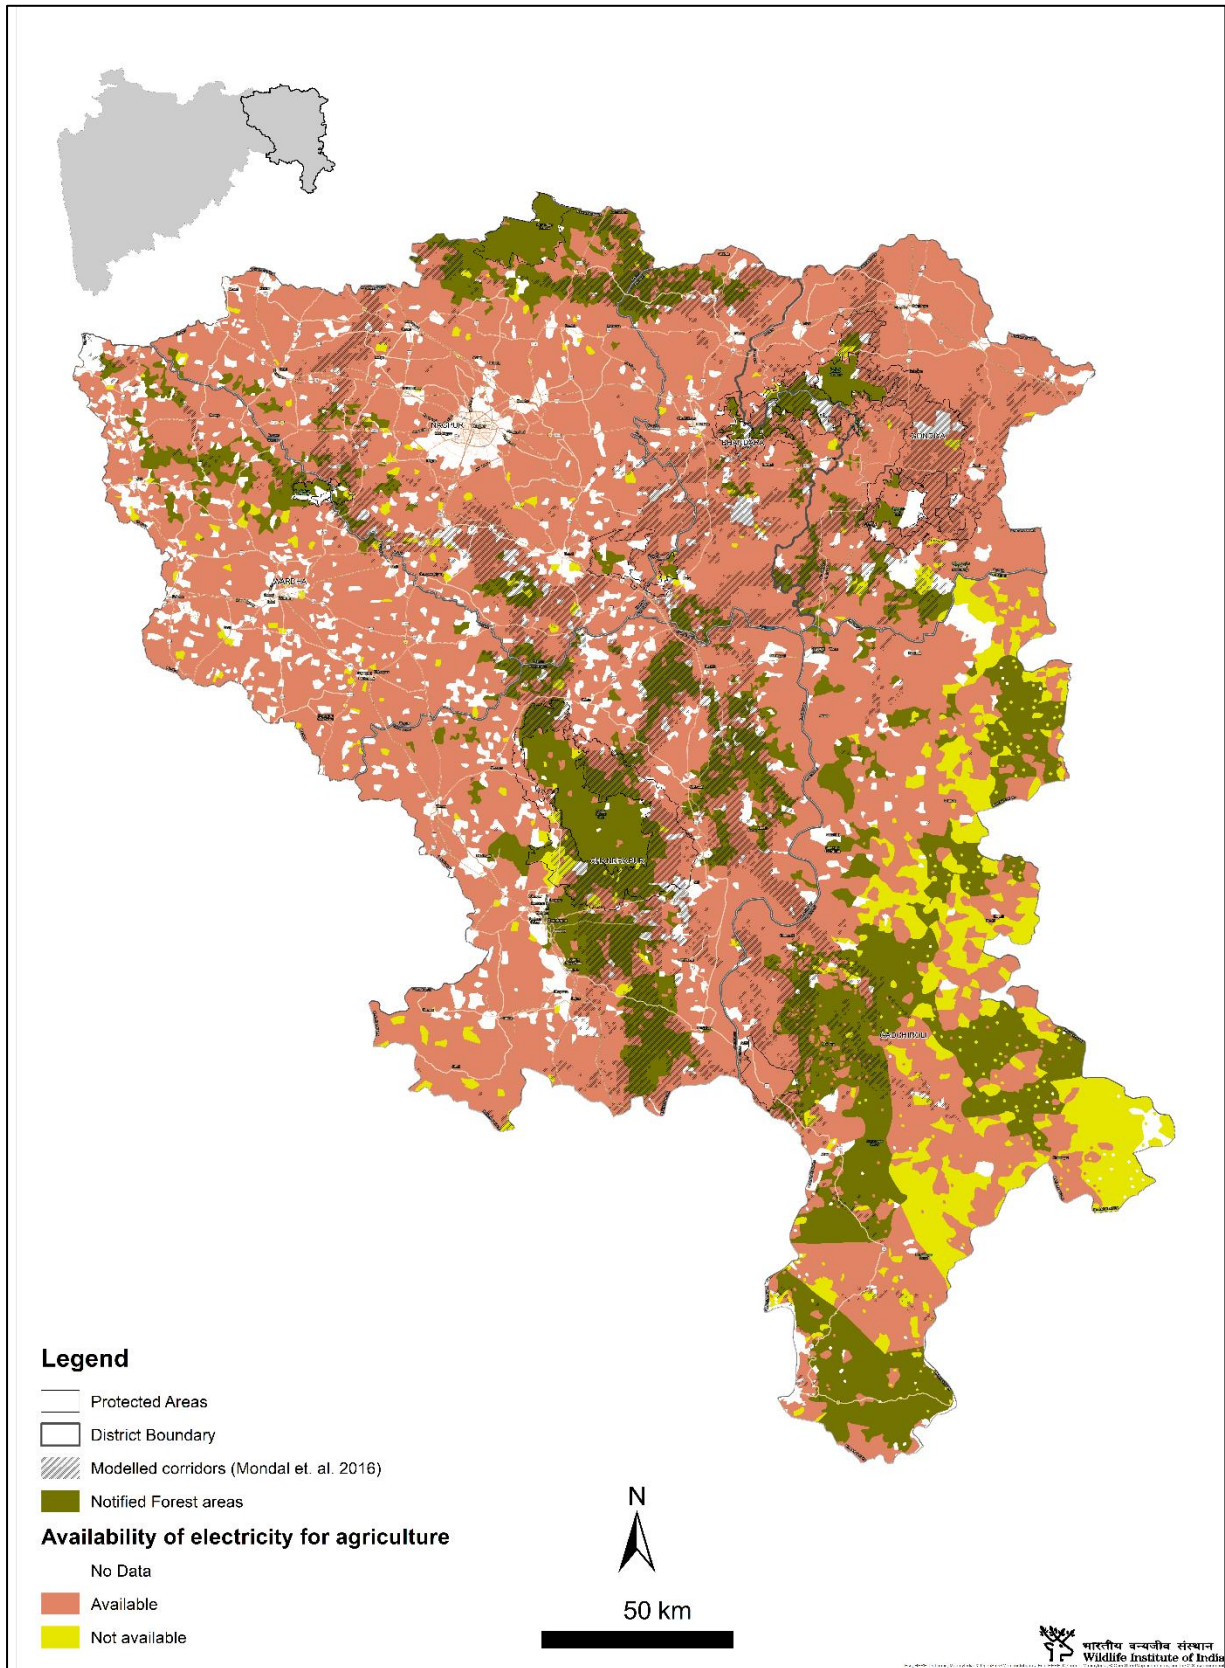

Figure 2: Map showing villages in Eastern Vidarbha Landscape where electricity is available for agriculture purposes

The following assumptions were made while forming equation (i):

- **Higher the value of habitat permeability, higher is the chance of a tiger being present or moving there.**
- **Higher the distance of the village from PAs lower is the chance that people will use lethal power fences to protect their crops.**
- **Finally, we assumed the higher the proportion of forested area in a village polygon, higher is the chance that people will use lethal power fences to protect their crops and higher chances of animal being electrocuted. We defined this as the electrocution potential of the landscape. Higher the values more chances of animals being electrocuted and less the values means more permability for the animals in the landscape.**

After calculating the values of electrocution potential for each village, we have classified them into 5 risk groups (Very Low, Low, Medium, High and Very High) using Jenks Natural Breaks Optimization following Jenks 1967.

Results

Land use/ land cover characteristics in Eastern Vidarbha Landscape

Table 1 indicates the various land use categories found in EVL. The major land uses are forest areas followed by agricultural land. Although built-up areas constitutes bust 0.52% of the total geographical area human population densities in these settlements can go up as high as 11,000 persons/ sq km.

Table 1: Land use/ land cover statistics of Eastern Vidarbha Landscape, Maharashtra, India

S. No.	LULC Category	Area (sq. km.)	% of Total Geographical Area
1	Built-up	256.81	0.52
2	Kharif only	12,193.23	24.63
3	Rabi only	289.66	0.59
4	Zaid only	7.77	0.02
5	Double/Trippl	11,180.05	22.59
6	Current fallow	125.56	0.25
7	Plantation/Orchard	167.79	0.34
8	Evergreen forest	0.40	0.00
9	Deciduos forest	17,666.89	35.69
10	Scrub/Degraded forest	625.77	1.26
11	Other wasteland	2,116.75	4.28
12	Scrubland	3,750.67	7.58
13	Waterbodies	1,115.27	2.25
TOTAL		49,496.61	100.00