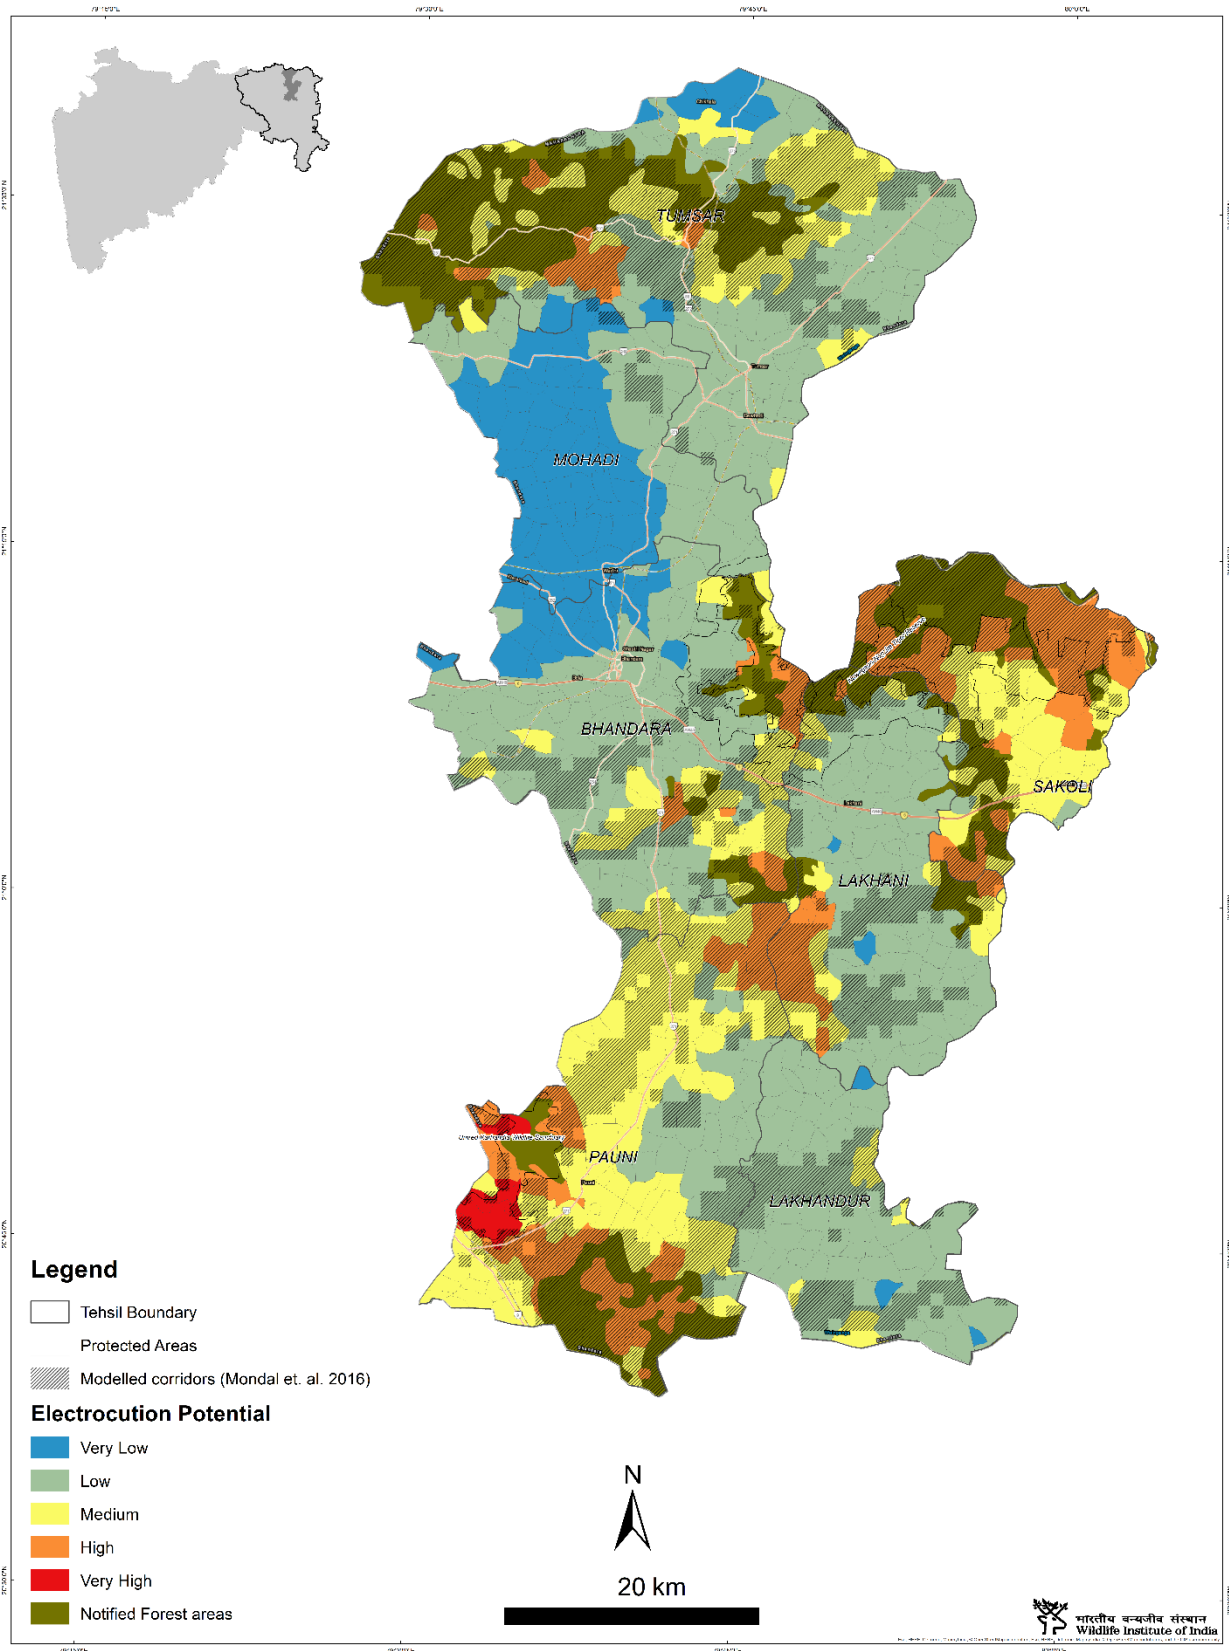

Table 4: The List of Villages in **Very High**, **High** and **Medium** Electrocutation Potential in District Bannara, Maharashtra, India

Figure 4: Electrocution Potential Map for Tigers in the EVL, Maharashtra, India (District Bhandra)