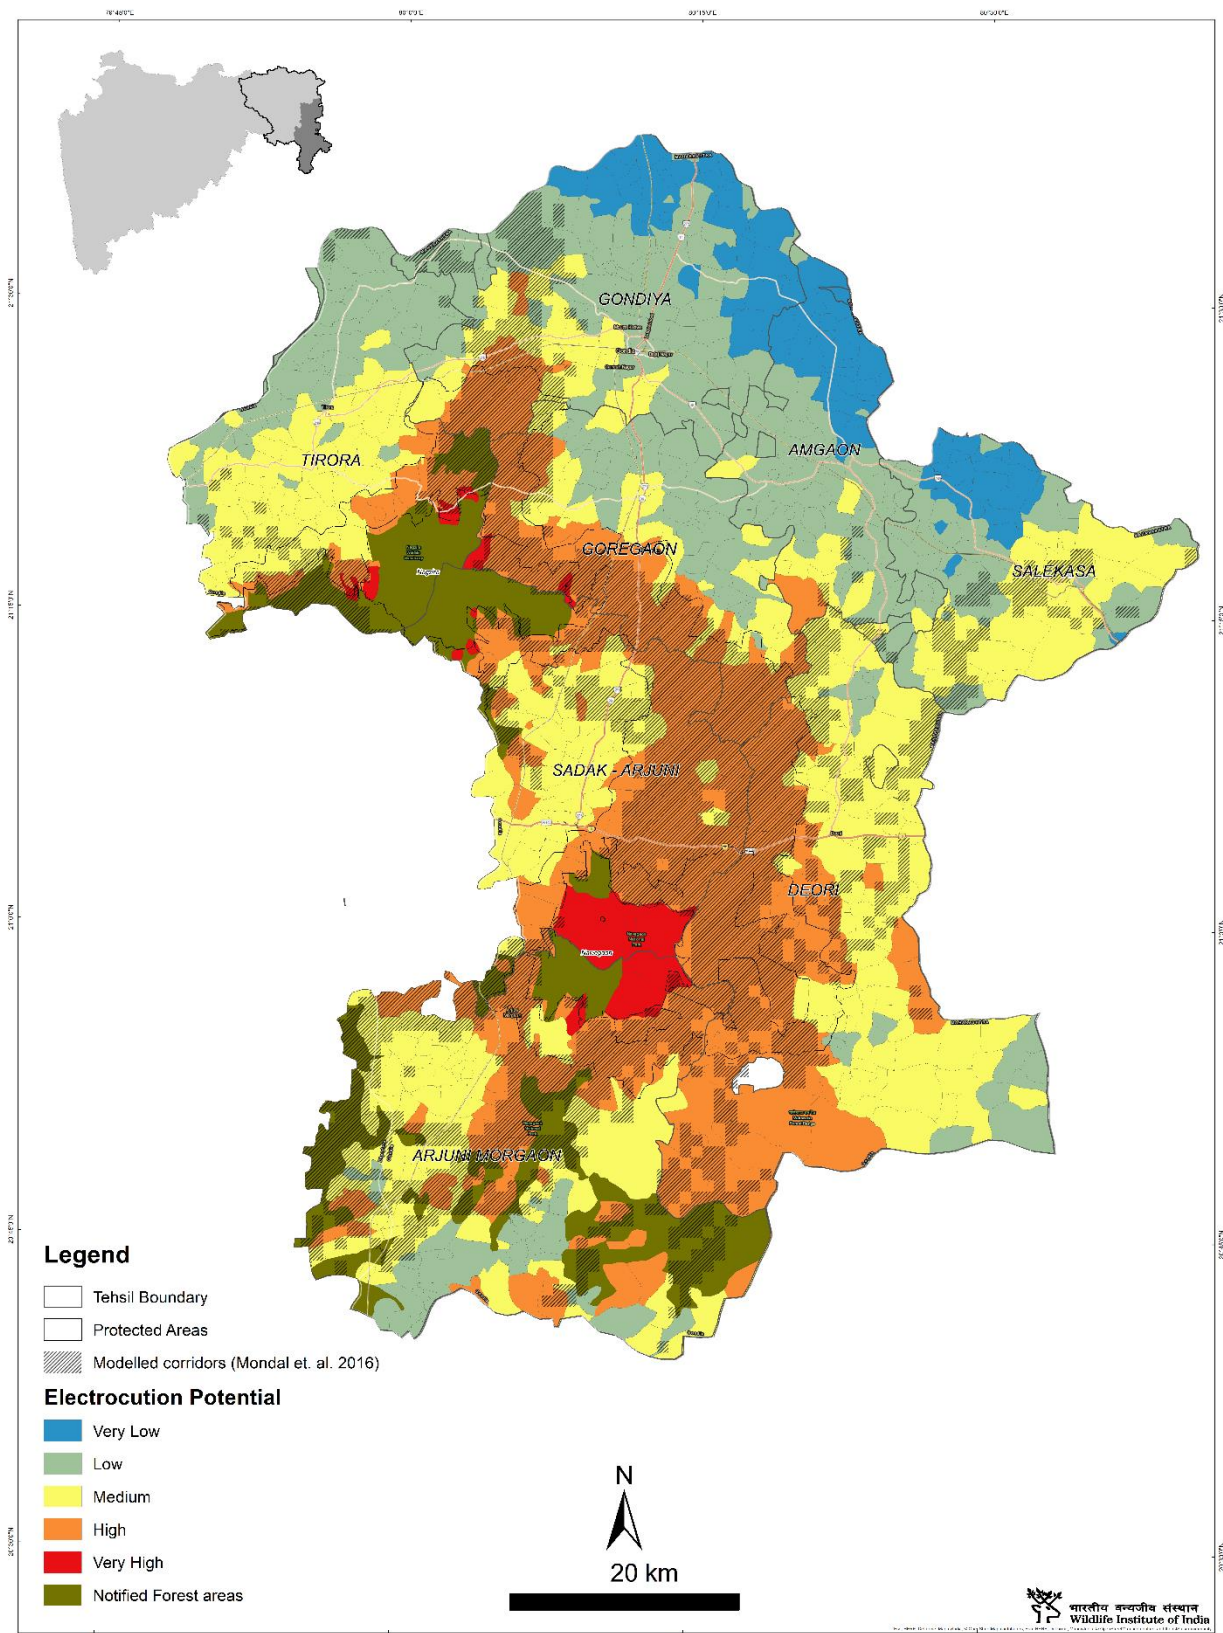

Table 10: The List of Villages in Very High, High and Medium Electrocutation Potential in District Gondiya, Maharashtra, India

Figure 7: Electrocution Potential Map for Tigers in the EVL, Maharashtra, India (District Gondiya)