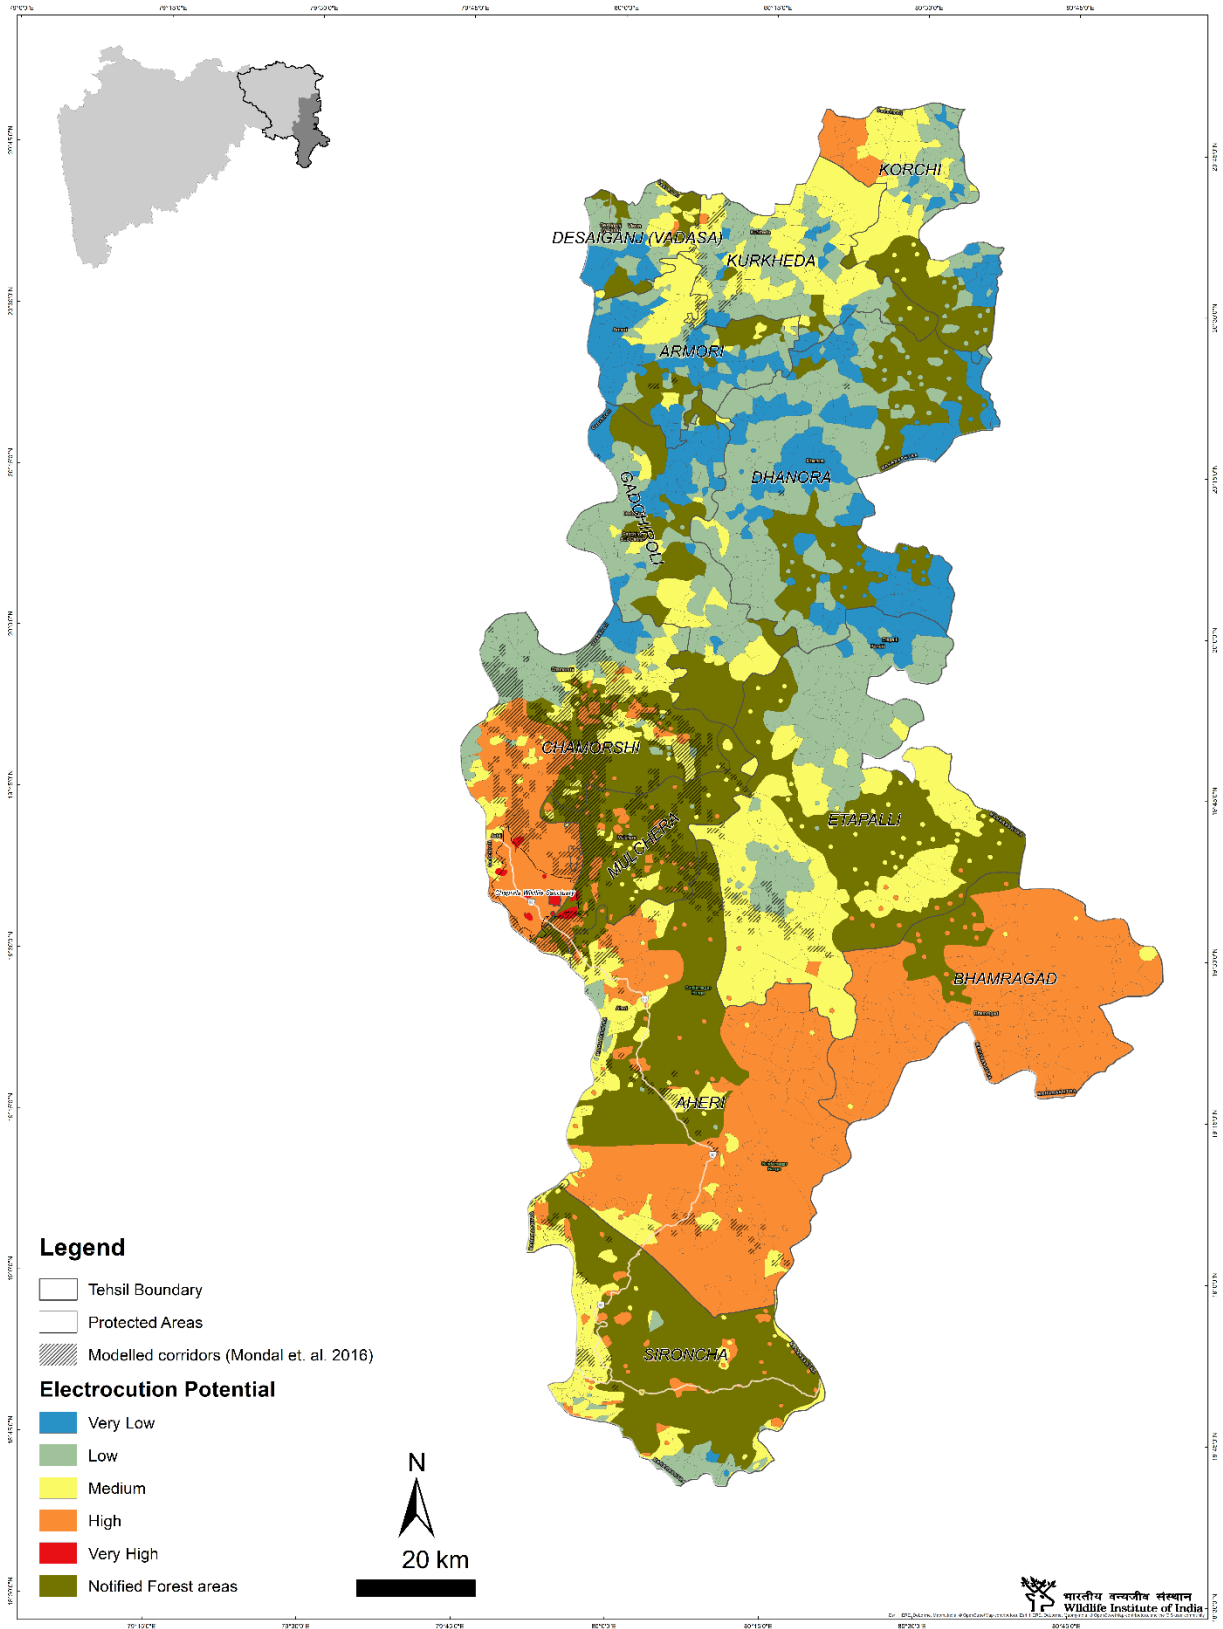

Table 8: The List of Villages in **Very High**, **High** and **Medium** Electrocutation Potential in District Gadchiroli, Maharashtra, India

Figure 6: Electrocutation Potential Map for Tigers in the EVL, Maharashtra, India (District Gadchiroli)