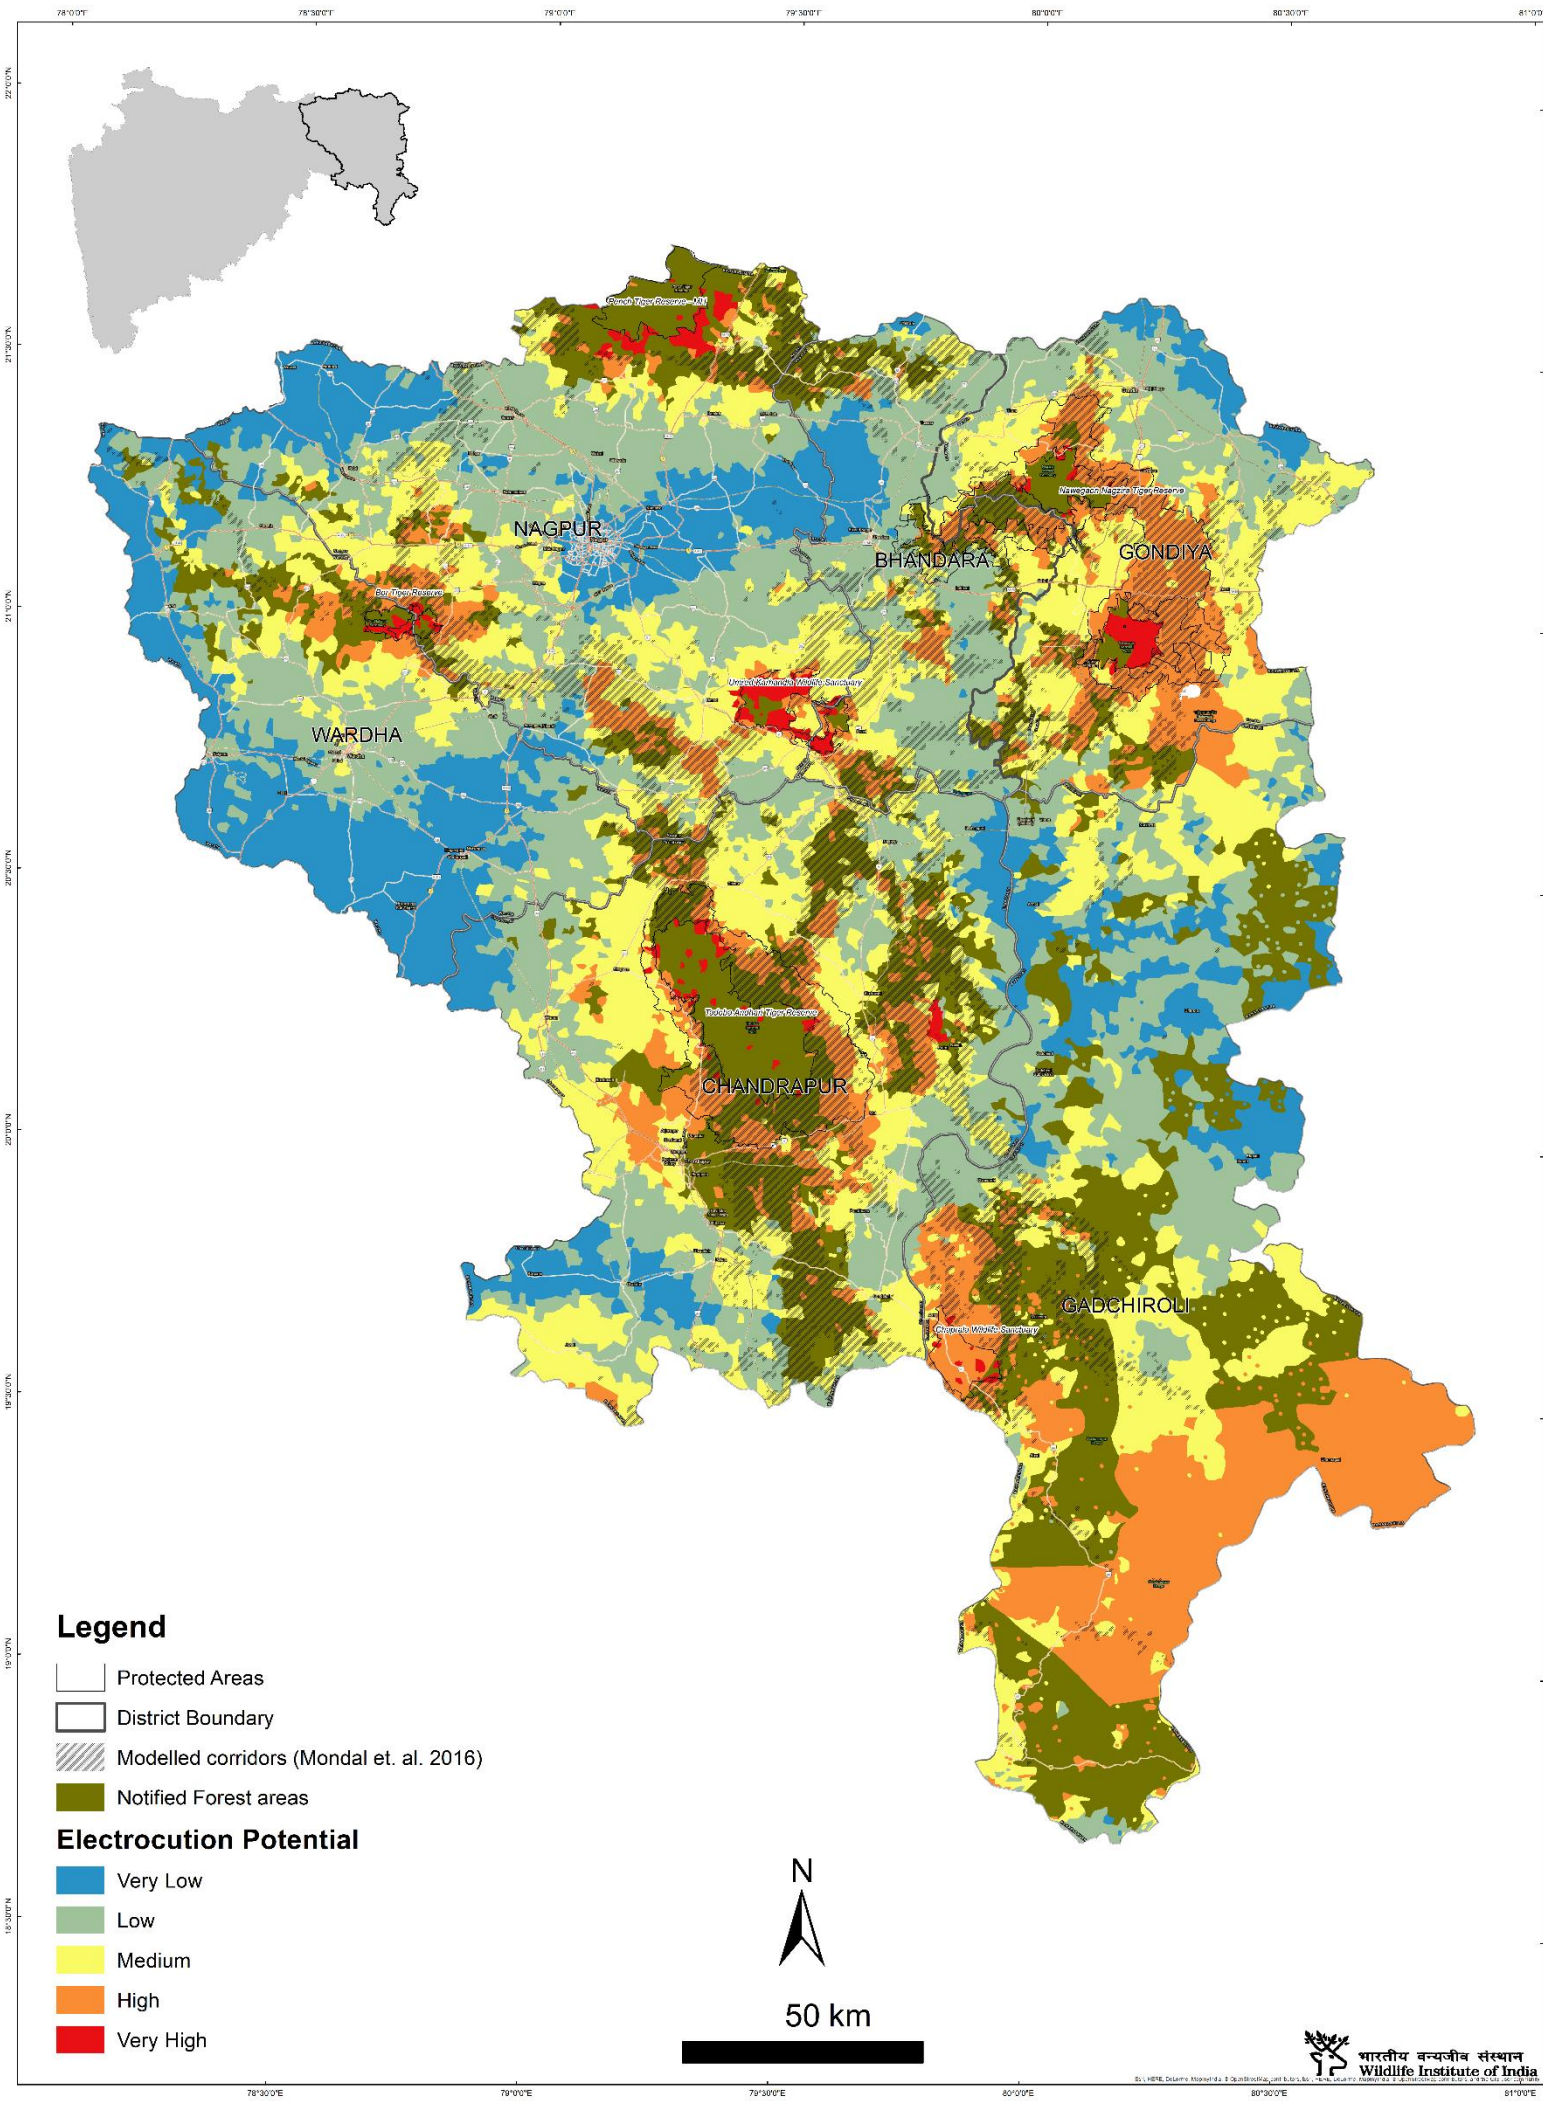

Legend

- Protected Areas
- District Boundary
- Modelled corridors (Mondal et. al. 2016)
- Notified Forest areas

Electrocution Potential

- Very Low
- Low
- Medium
- High
- Very High

50 km

78°0'0"E 78°30'0"E 79°0'0"E 79°30'0"E 80°0'0"E 80°30'0"E 81°0'0"E

21°30'0"N 21°0'0"N 20°30'0"N 20°0'0"N 19°30'0"N 19°0'0"N 18°30'0"N 18°0'0"N 17°30'0"N 17°0'0"N 16°30'0"N 16°0'0"N 15°30'0"N 15°0'0"N 14°30'0"N 14°0'0"N 13°30'0"N 13°0'0"N 12°30'0"N 12°0'0"N 11°30'0"N 11°0'0"N 10°30'0"N 10°0'0"N 9°30'0"N 9°0'0"N 8°30'0"N 8°0'0"N 7°30'0"N 7°0'0"N 6°30'0"N 6°0'0"N 5°30'0"N 5°0'0"N 4°30'0"N 4°0'0"N 3°30'0"N 3°0'0"N 2°30'0"N 2°0'0"N 1°30'0"N 1°0'0"N 0°30'0"N 0°0'0"N