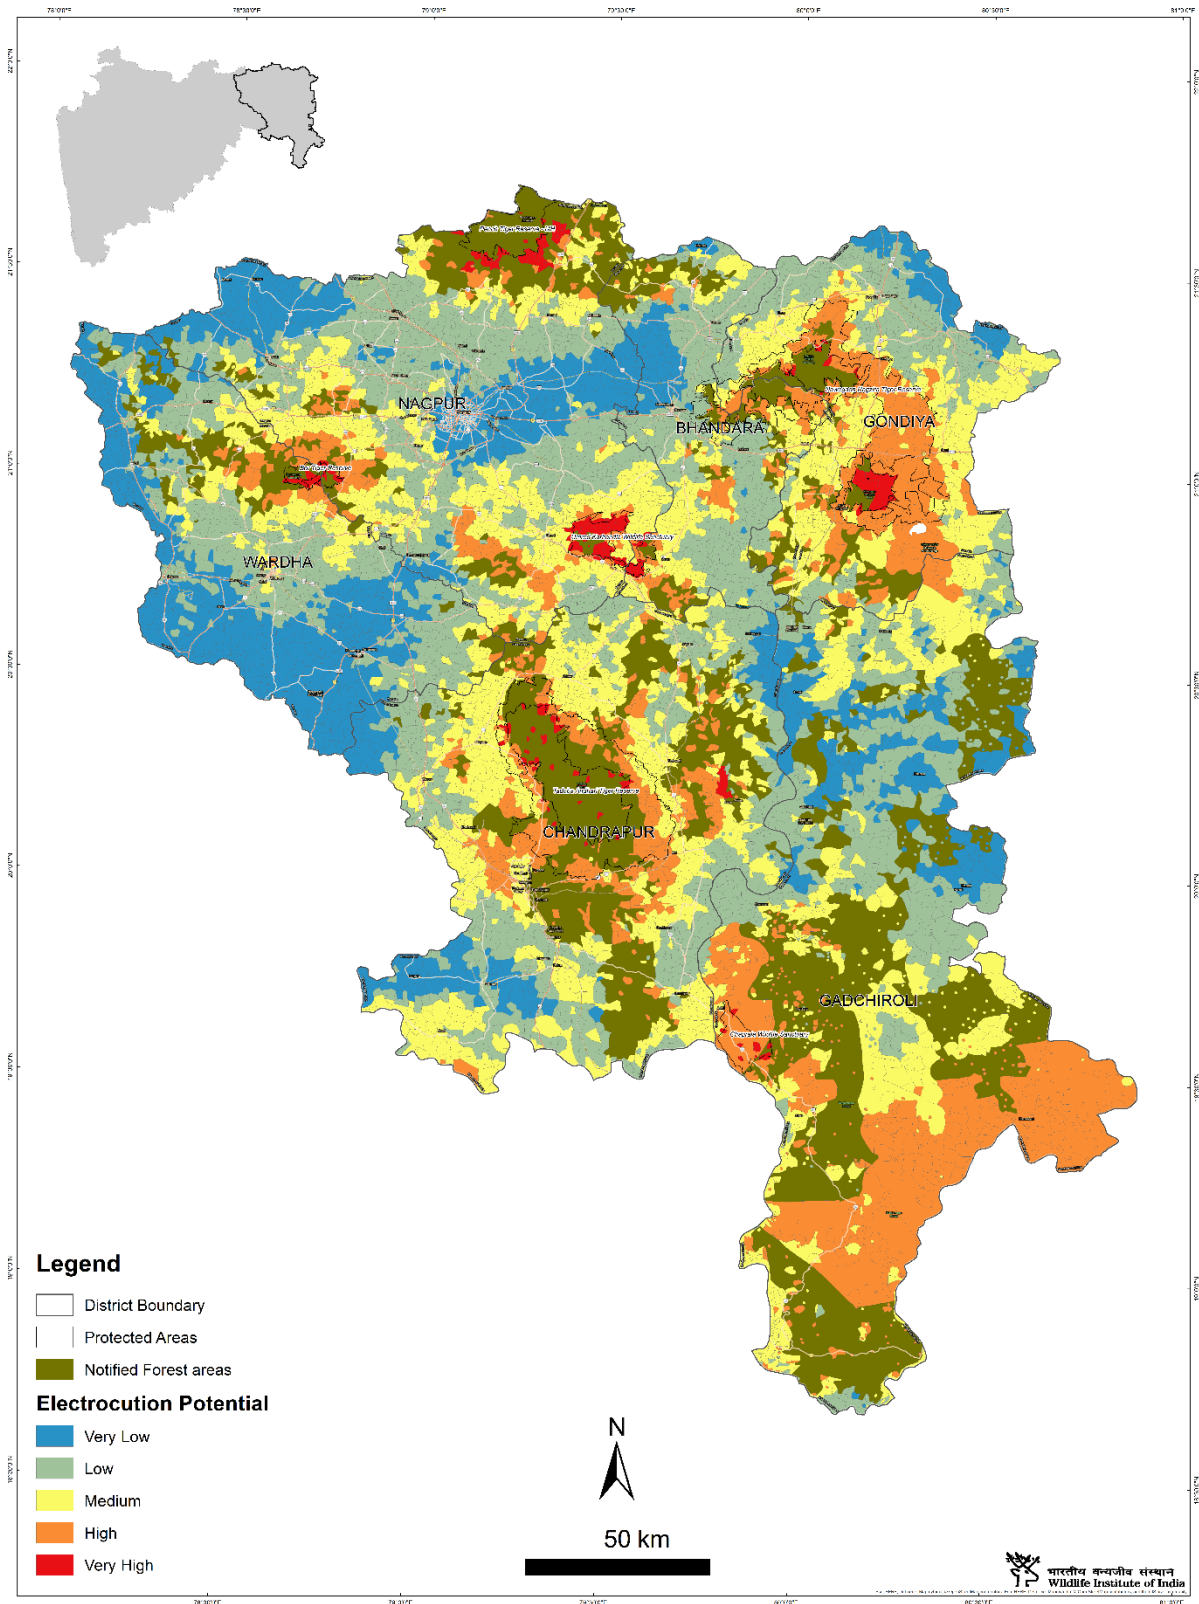

Figure 3: Electrocution Potential Map for Tigers in the Eastern Vidarbha Landscape, Maharashtra, India (with village boundaries)