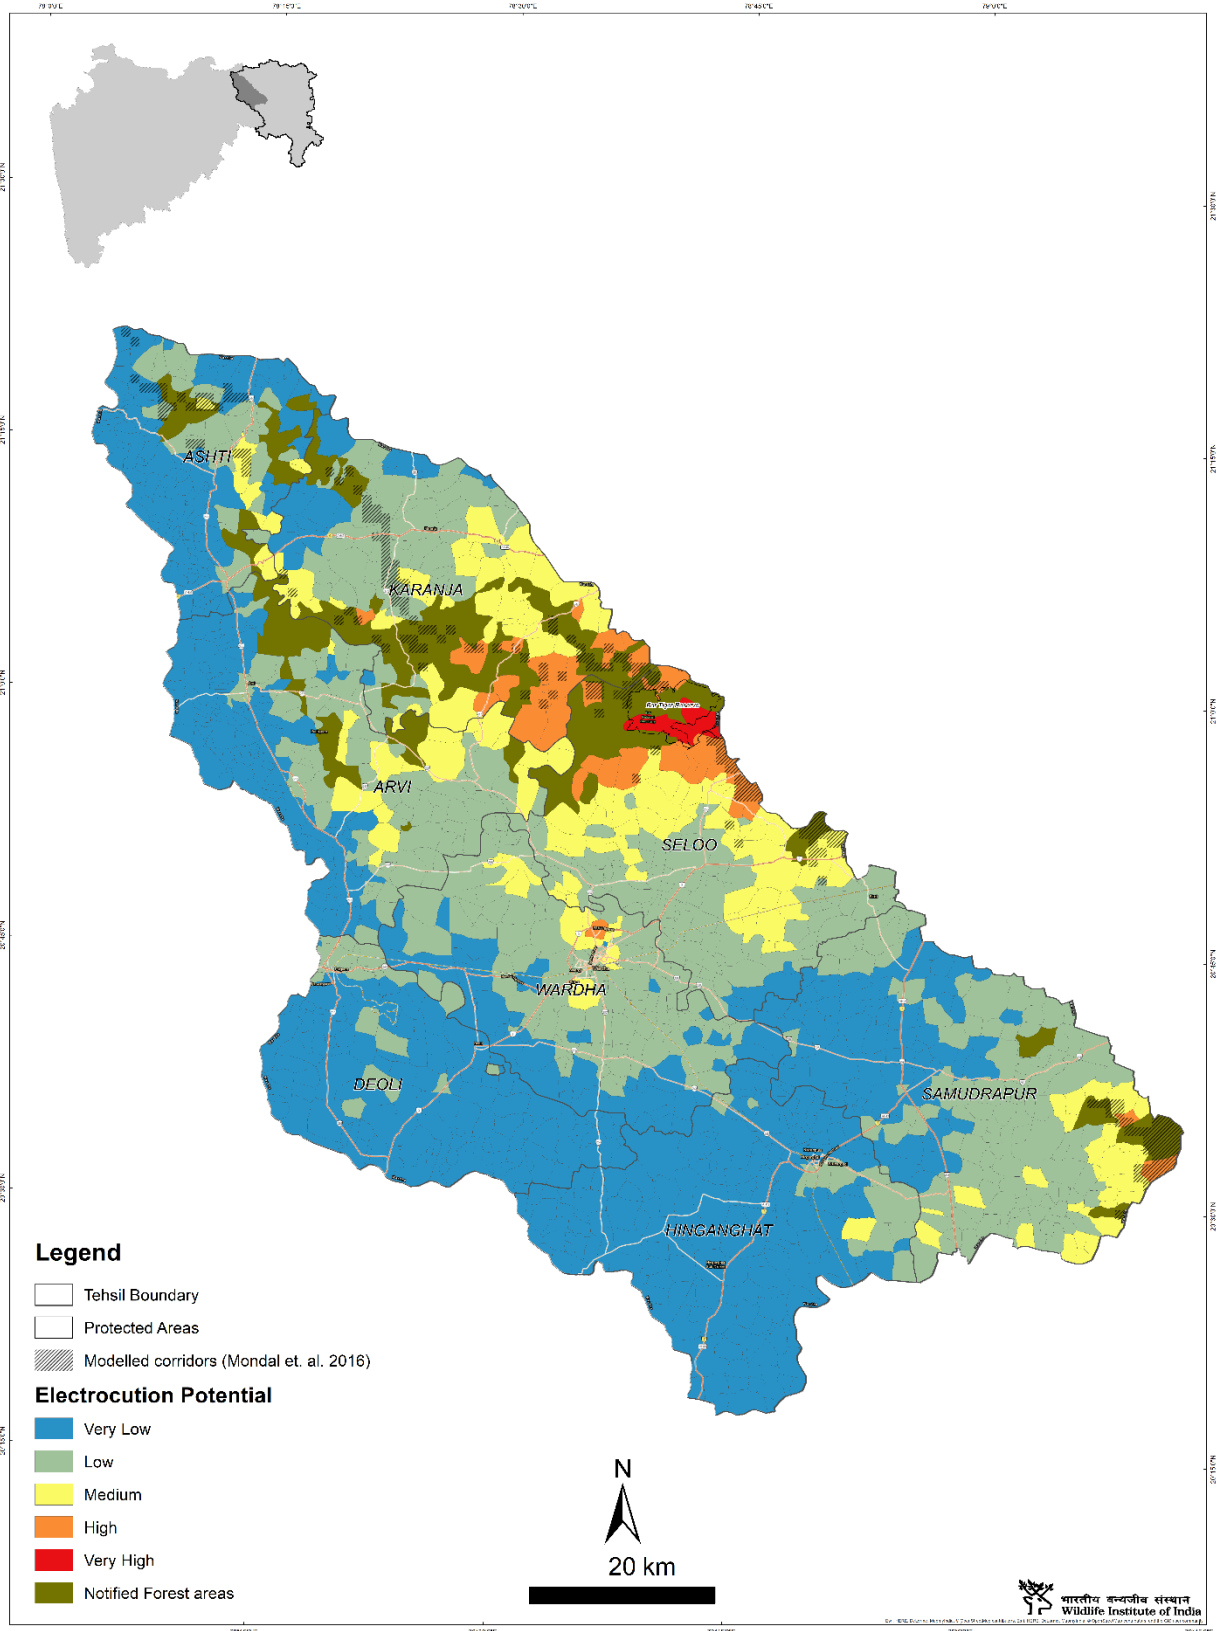

Table 14: The List of Villages in **Very High**, **High** and **Medium** Electrocutation Potential in District Wardha, Maharashtra, India

Figure 9: Electrocution Potential Map for Tigers in the EVL, Maharashtra, India (District Wardha)