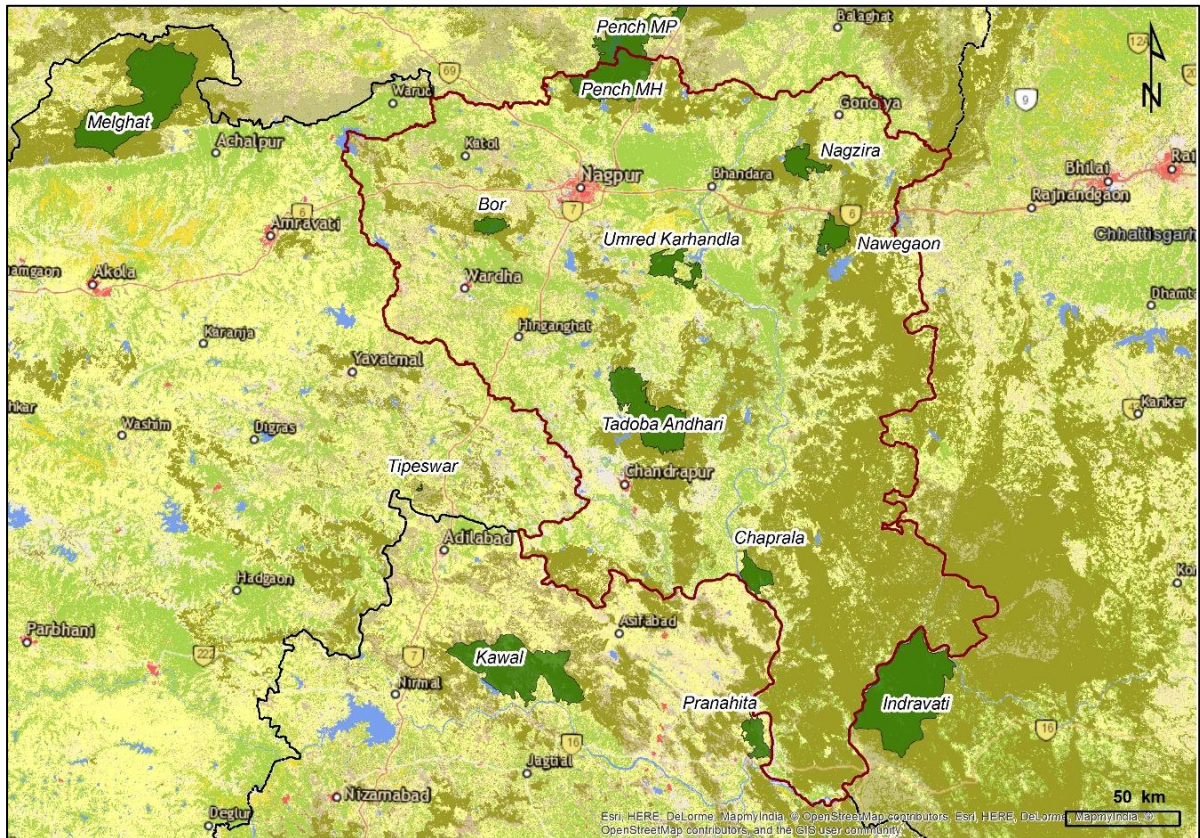

Figure 1: Land use/ land cover classes in Eastern Vidarbha Landscape, Maharashtra, India

Data and Methodology

We used land use data at 1:250,000 scale for the year 2012-13, obtained from Bhuvan portal of National Remote Sensing Centre. This data was generated under the National Resource Census using Resourcesat-2 AWiFS satellite images. Vector data for village boundaries was obtained from the Survey of India. We used corridor layer that was modelled by Mondal et al 2016. Data on availability of electricity for agricultural use obtained from District Census Hand Book for the state of Maharashtra from Census of India. This data was mapped to each village polygon and then mapped for entire EVL (Figure 2).

Since fringe areas of forest adjoining to agricultural fields are most vulnerable for wildlife with high chances of electrocution at fences illegally electrocuted by the farmers, it is important that we highlight the amount of such edges in the EVL. To do that we ran a polygon neighbour analysis between the areas with agricultural land use and forested areas in ArcGIS 10.

We calculated average landscape permeability for the movement of the tiger from the corridor layer into the village polygons. We also calculated average distance of each village polygon from protected areas (PA). Zonal statistics tool in ArcGIS 10 was used to do both these analysis. We then calculated the amount of forest cover in each village polygon using tabulate area tool in ArcGIS 10. Value of each of these variables that was extracted at the village level was standardized using Z-scored standardization technique. The electrocution potential of each village was then calculated using the following equation:

Habitat permeability – distance from PA + proportion of forest ..... (i)