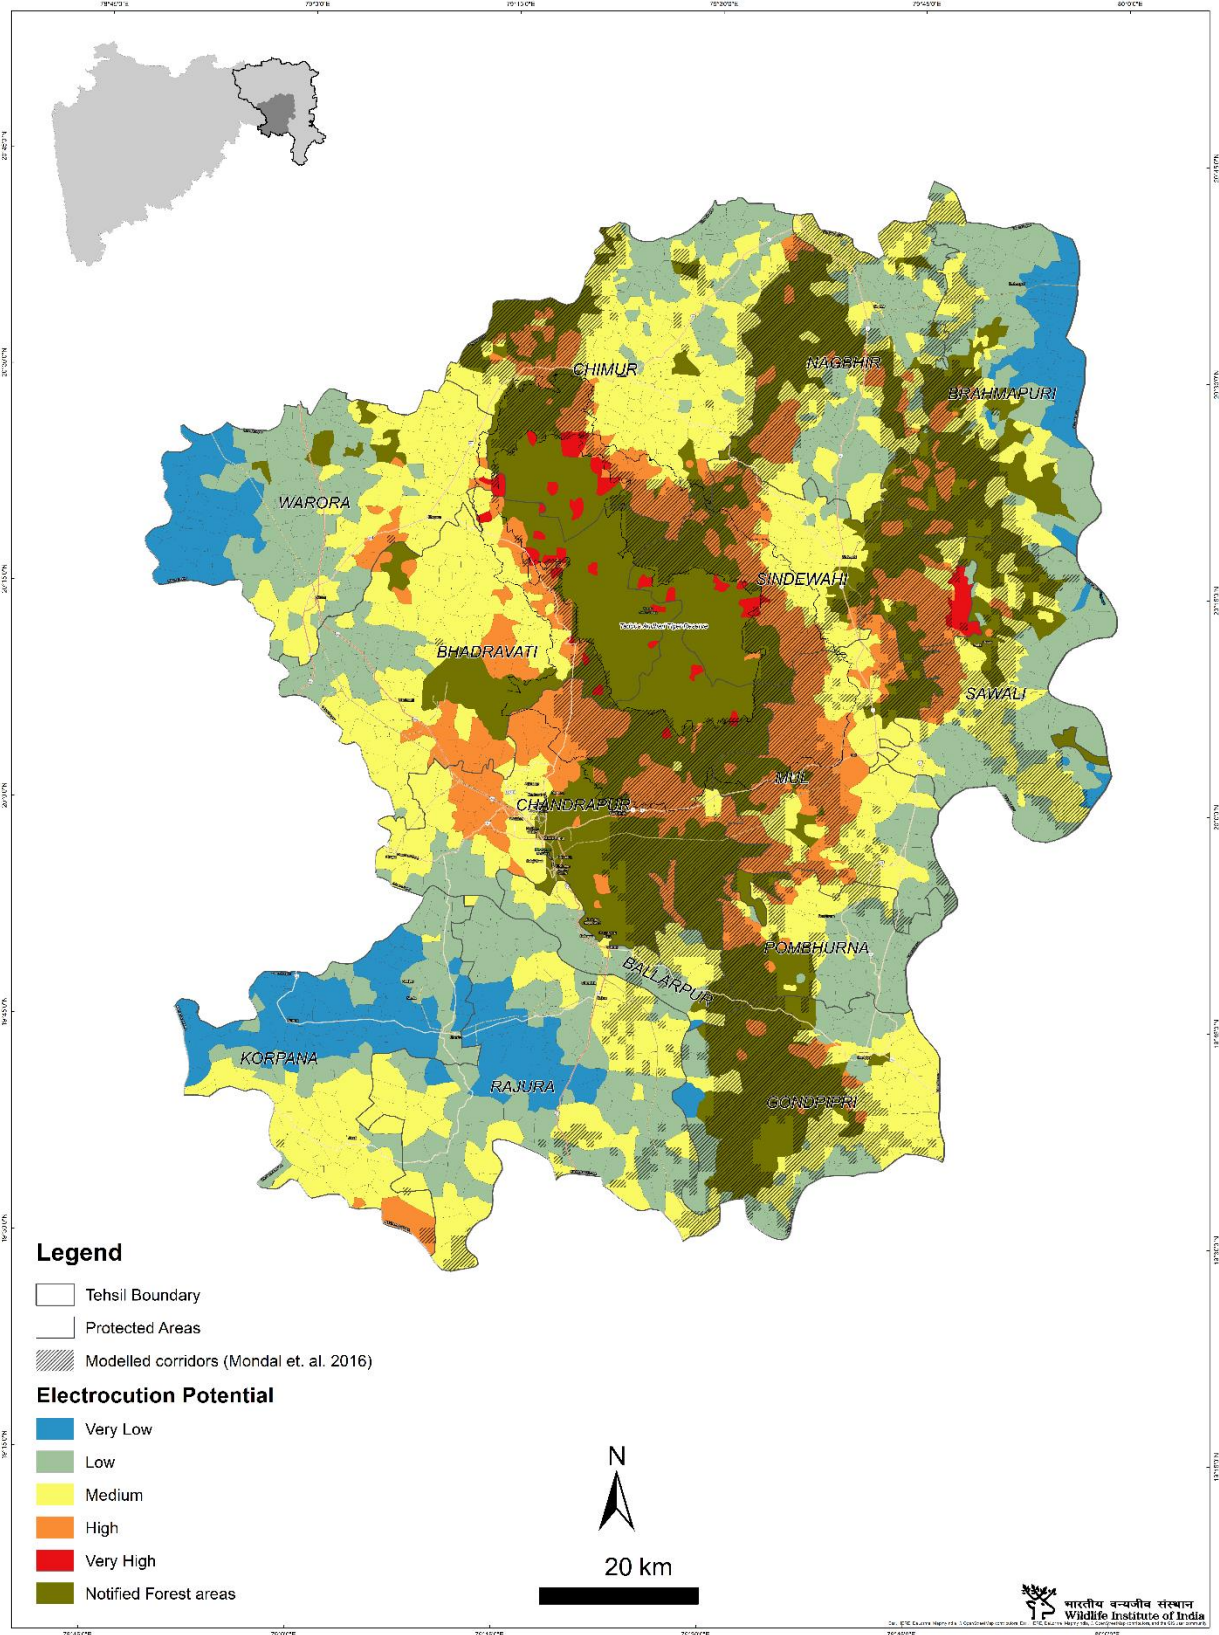

Table 6: The List of Villages in **Very High**, **High** and **Medium** Electrocution Potential in District Chandrapur, Maharashtra, India

Figure 5: Electrocution Potential Map for Tigers in the EVL, Maharashtra, India (District Chandrapur)