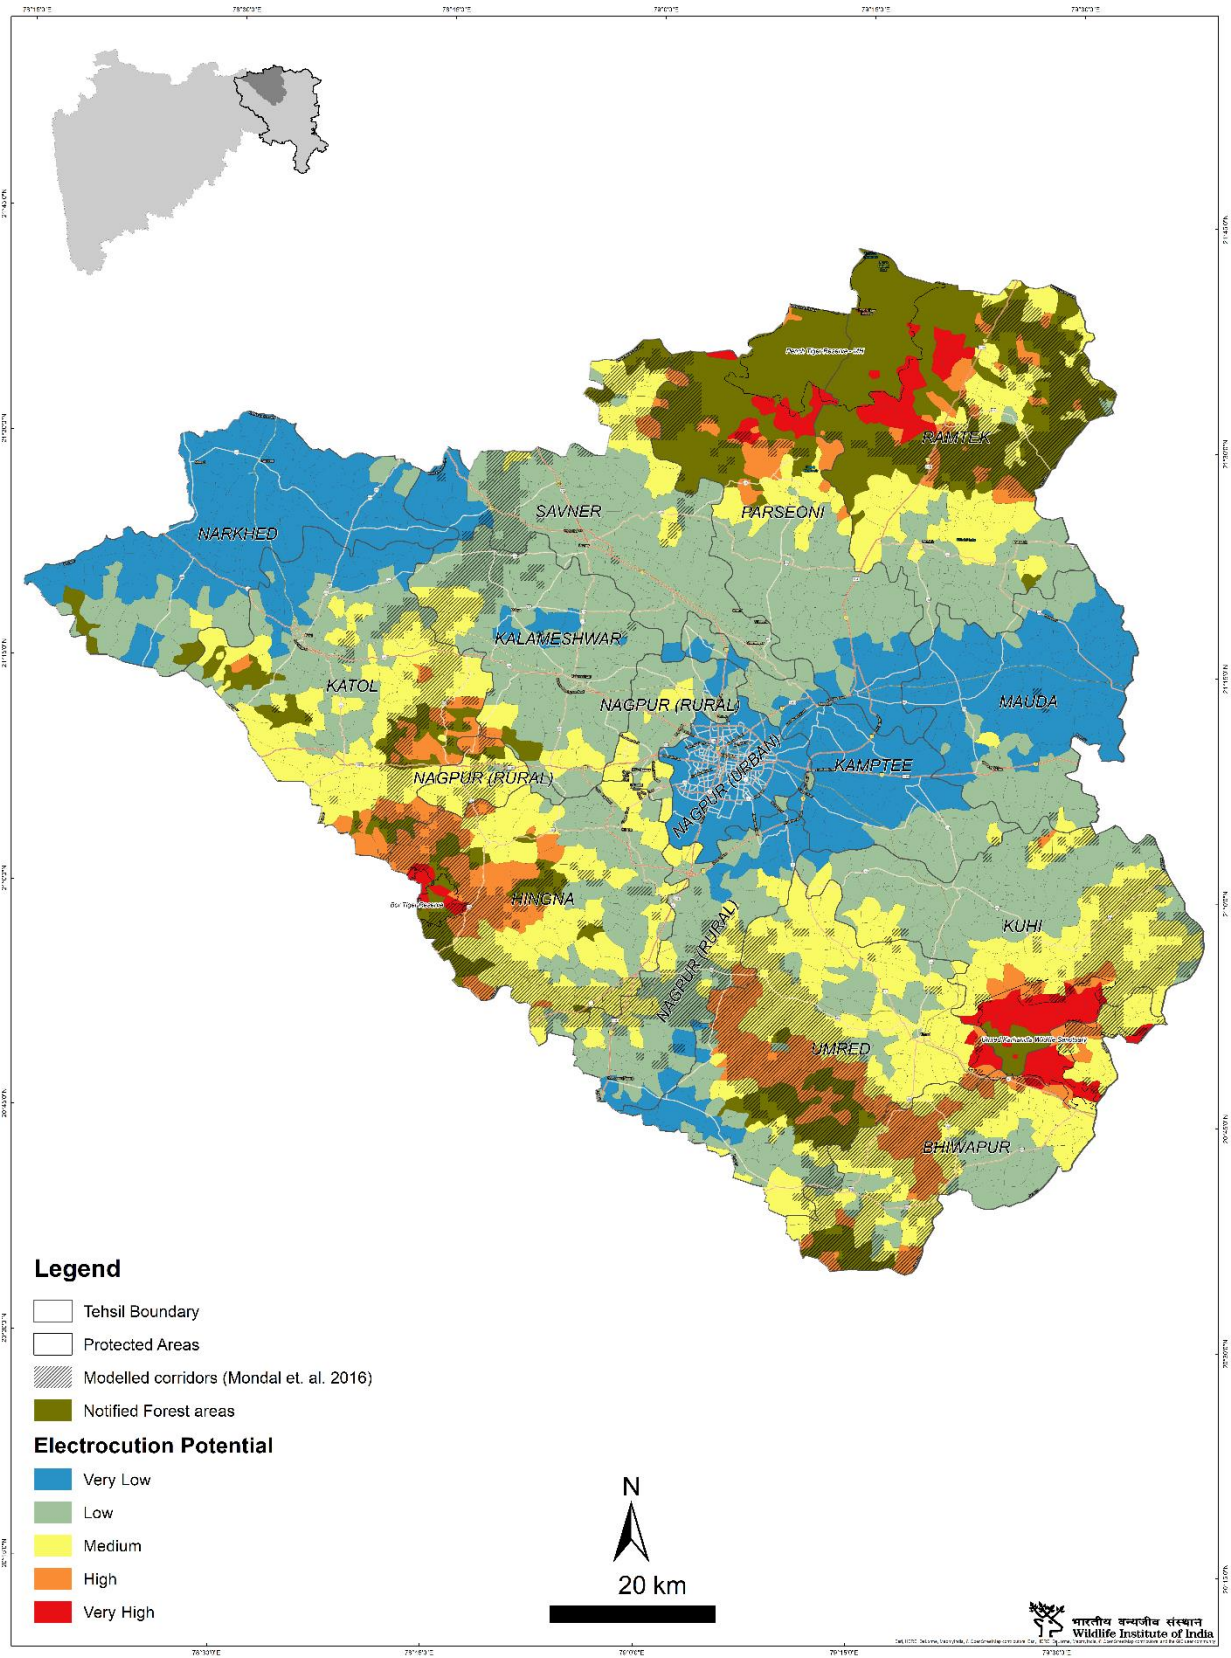

Table 12: The List of Villages in **Very High**, **High** and **Medium** Electrocutation Potential in District Nagpur, Maharashtra, India

Figure 8: Electrocution Potential Map for Tigers in the EVL, Maharashtra, India (District Nagpur)